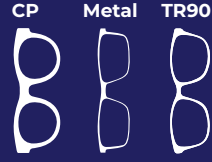

# iKALY

With more than **1,500 references available** in different colors at best value prices, the iKALY brand offers entry-level frames, with a choice of colors and shapes for everyone: men, women and junior. Made of injected plastic, metal and TR90, you will find happiness for all your customers, from basic to trendy styles.

+ 1,500 references available in stock

Men · Women  
Junior

+ than 300 colors

Materials

New twice a year

Value  
for money

Online order in  
few clicks 24/7

2 millions frames  
in stock