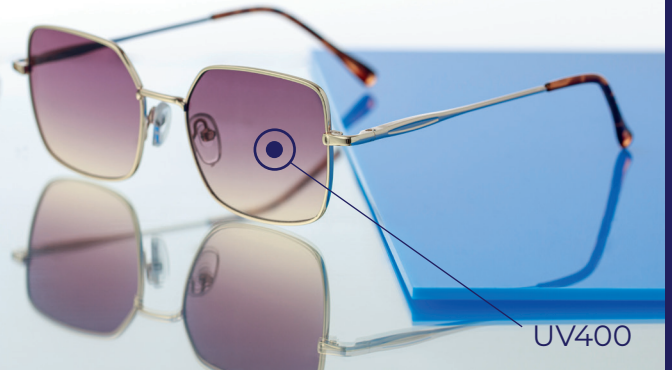

SUNGLASSES

UV400